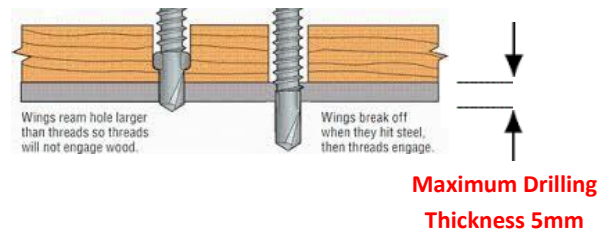

Phillips Csk Light Section Wing Tip Self Drilling Screws For Exterior Use

Phillips Csk Light Section Wing Tip Self Drilling Screws For Exterior Use		
Part Number	Size (mm)	Maximum Fixing Thk (mm)
LW38S	4.8 x 38	18
LW50S	5.5 x 50	28
LW65S	5.5 x 65	43
LW85S	5.5 x 85	63
LW100S	5.5 x 100	78

**Plated : Silver Ruspert
For Urban And Industrial Areas With A Low Salt
Atmosphere**

**Designed To Attach Wood To Metal (Max 5mm)
Coarse Self Tapping Thread With Wings Designed
To Ream Out The Timber So The Screw Can Achieve
Max RPM Without Burn Out
When The Wings Hit The Metal They Will Break Off
To Permit The Thread To Self Tap Into The Metal**